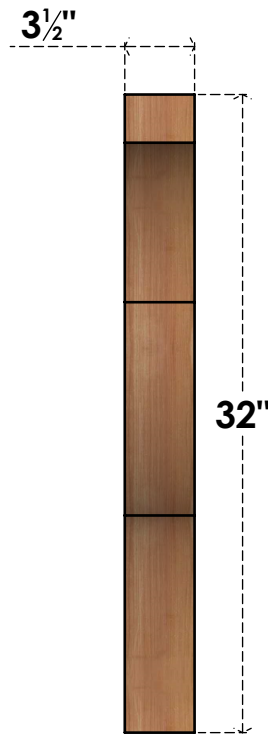

BRC04X26X32FST00SWR

3 1/2"W X 26"D X 32"H FUNSTON SMOOTH BRACE, WESTERN RED CEDAR

SIDE

FRONT

EKENA MILLWORK
 2300 WEST MAIN ST.
 CLARKSVILLE, TX 75426
 TOLL FREE: 866-607-0453
 WWW.EKENAMILLWORK.COM

NOTES

1. INSTALLATION TO BE COMPLETED IN ACCORDANCE WITH MANUFACTURER'S SPECIFICATIONS.
2. DRAWING MAY NOT BE TO SCALE
3. THIS DRAWING IS INTENDED FOR DESIGN AND PLANNING PURPOSES ONLY.
4. ALL INFORMATION CONTAINED HEREIN WAS CURRENT AT THE TIME OF DEVELOPMENT BUT MUST BE REVIEWED AND APPROVED BY THE PRODUCT MANUFACTURER TO BE CONSIDERED ACCURATE.
5. PRODUCTS ARE NOT KILN DRIED. THIS ITEM IS UNIQUE AND WILL CONTAIN THE NATURAL VARIATIONS THAT THE WOOD SPECIES OFFERS. THIS MAY RESULT IN VARIATIONS UP TO 1/4"