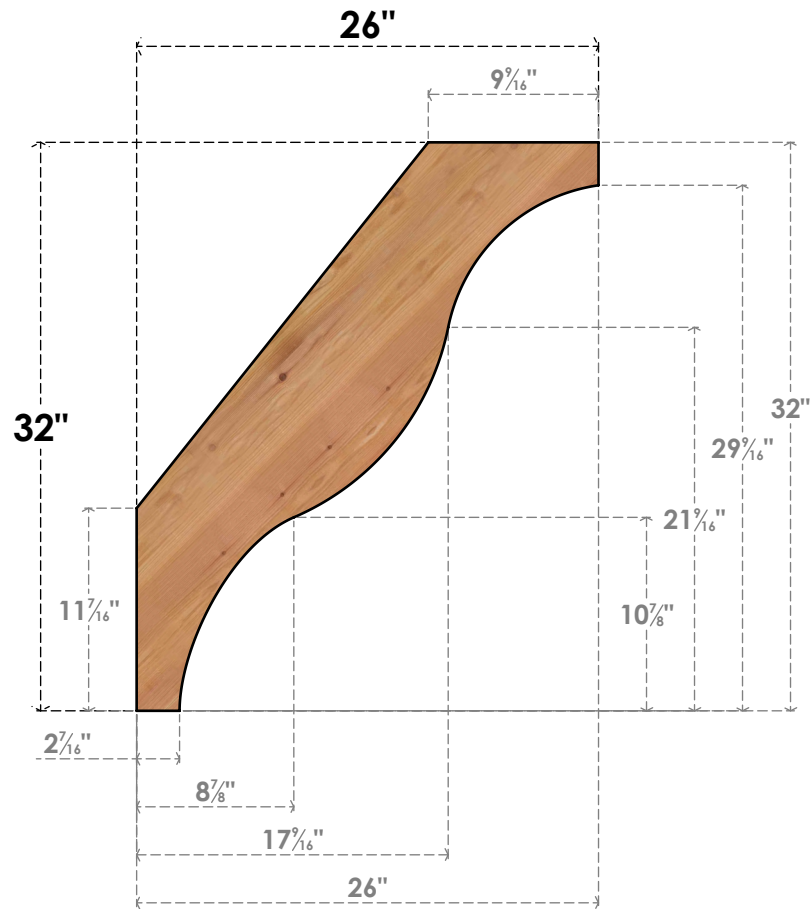

BRC04X26X32FST00SWR

3 1/2"W X 26"D X 32"H FUNSTON SMOOTH BRACE, WESTERN RED CEDAR

SIDE

FRONT

EKENA MILLWORK
 2300 WEST MAIN ST.
 CLARKSVILLE, TX 75426
 TOLL FREE: 866-607-0453
 WWW.EKENAMILLWORK.COM

NOTES

1. INSTALLATION TO BE COMPLETED IN ACCORDANCE WITH MANUFACTURER'S SPECIFICATIONS.
2. DRAWING MAY NOT BE TO SCALE
3. THIS DRAWING IS INTENDED FOR DESIGN AND PLANNING PURPOSES ONLY.
4. ALL INFORMATION CONTAINED HEREIN WAS CURRENT AT THE TIME OF DEVELOPMENT BUT MUST BE REVIEWED AND APPROVED BY THE PRODUCT MANUFACTURER TO BE CONSIDERED ACCURATE.
5. PRODUCTS ARE NOT KILN DRIED. THIS ITEM IS UNIQUE AND WILL CONTAIN THE NATURAL VARIATIONS THAT THE WOOD SPECIES OFFERS. THIS MAY RESULT IN VARIATIONS UP TO 1/4"